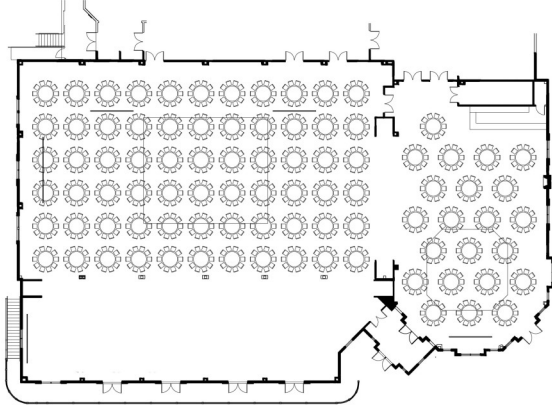

17'-8" High Ceiling

14'-0" High Ceiling

Banquet Style - Grand Ballroom + Mahoney
880 Seats (88 Tables)